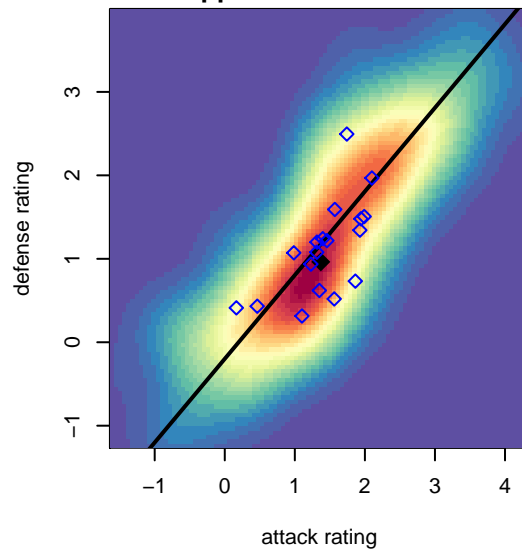

THUSC Selenium Green G04

Tualatin Hills United SC
 Tualatin Hills, OR
 G04 total strength=1137
 attack=3.94 defense=2.62
 fall league = PTT G04 Div 1 Red
 spr league = Spr OYS G04 Div 1 White

alt names used:
 THUSC 04G Selenium 2
 THUSC 04G Selenium 2
 THUSC SELENIUM 2
 THUSC SELENIUM 2 (OR)
 THUSC SELENIUM 2 (OR)
 THUSC 04G Selenium 2

Venues played:
 2017 Clash At the Border Gold/Silver/Bronze
 2017 Oswego Nike Cup Silver U14
 2017 Bend Premier Cup Nadia Nadim (Silver) [
 2017 PTT G04 Division 1 Red
 2017 OYS PTT Presidents Cup G04
 2017 Spr OYS G04 Division 1 White

**attack and defense variance (black dot)
relative to other teams
and top 10 in region**

**attack and defense rating
relative to others at age
and all opponents in last 13 months**

Performance relative to 13 month average