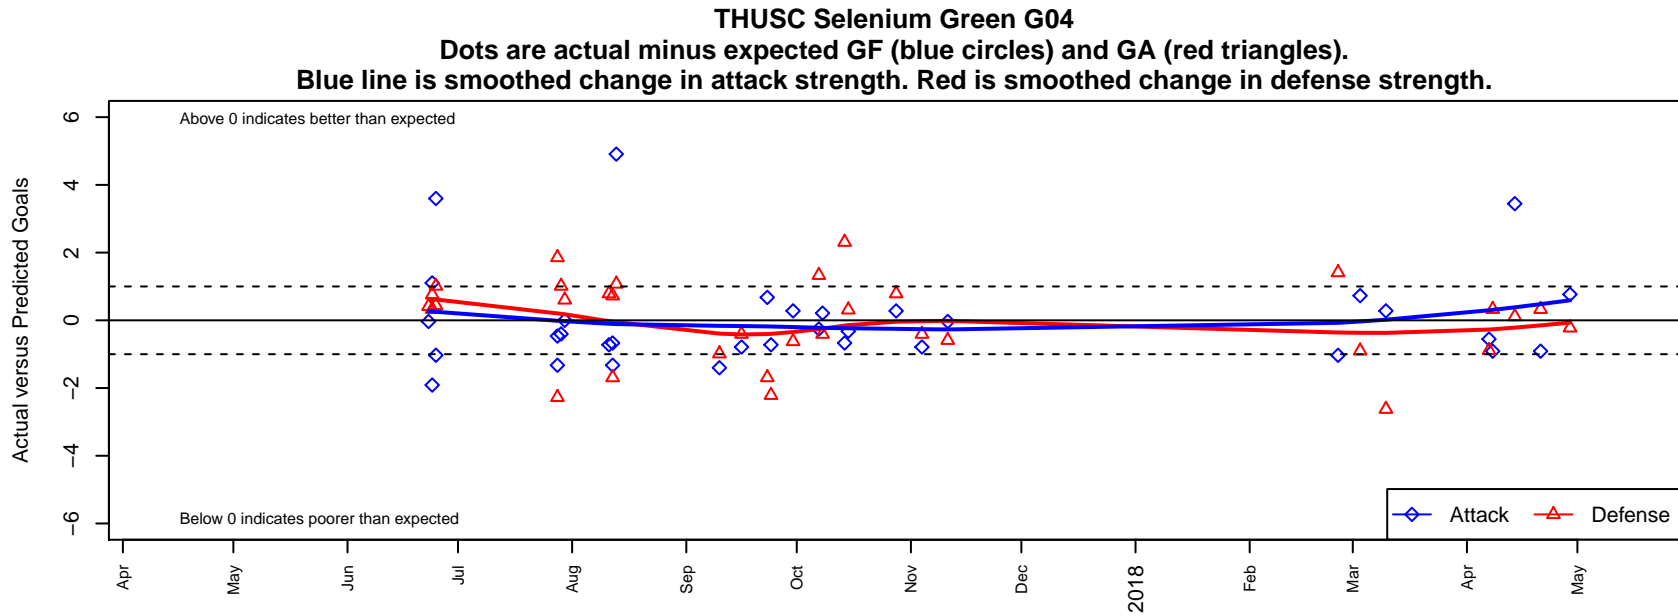

THUSC Selenium Green G04

Tualatin Hills United SC
 Tualatin Hills, OR
 G04 total strength=1137
 attack=3.94 defense=2.62
 fall league = PTT G04 Div 1 Red
 spr league = Spr OYS G04 Div 1 White

alt names used:
 THUSC 04G Selenium 2
 THUSC 04G Selenium 2
 THUSC SELENIUM 2
 THUSC SELENIUM 2 (OR)
 THUSC SELENIUM 2 (OR)
 THUSC 04G Selenium 2

**attack and defense variance (black dot)
relative to other teams
and top 10 in region**

**attack and defense rating
relative to others at age
and all opponents in last 13 months**

Performance relative to 13 month average