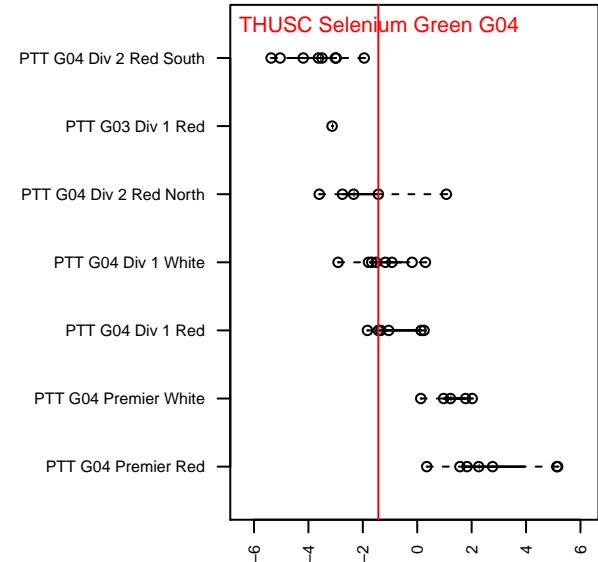

THUSC Selenium Green G04

Tualatin Hills United SC
 Tualatin Hills, OR
 G04 total strength=1137
 attack=3.94 defense=2.62
 fall league = PTT G04 Div 1 Red
 spr league = Spr OYS G04 Div 1 White

alt names used:
 THUSC 04G Selenium 2
 THUSC 04G Selenium 2
 THUSC SELENIUM 2
 THUSC SELENIUM 2 (OR)
 THUSC SELENIUM 2 (OR)
 THUSC 04G Selenium 2

Venues played:
 2017 Clash At the Border Gold/Silver/Bronze
 2017 Oswego Nike Cup Silver U14
 2017 Bend Premier Cup Nadia Nadim (Silver) [
 2017 PTT G04 Division 1 Red
 2017 OYS PTT Presidents Cup G04
 2017 Spr OYS G04 Division 1 White

**attack and defense variance (black dot)
relative to other teams
and top 10 in region**

**attack and defense rating
relative to others at age
and all opponents in last 13 months**

Performance relative to 13 month average