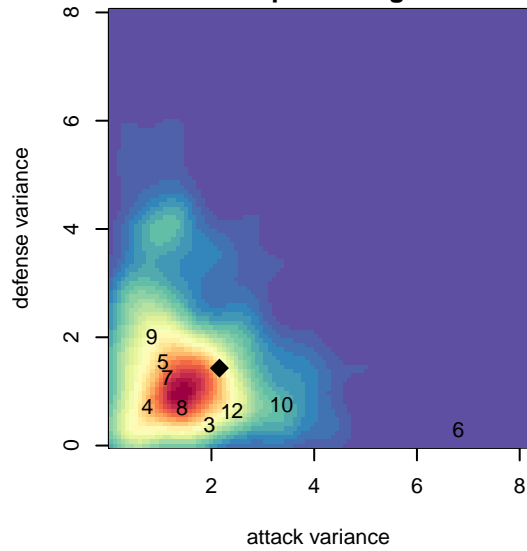

THUSC Selenium Green G04

Tualatin Hills United SC
 Tualatin Hills, OR
 G04 total strength=1137
 attack=3.94 defense=2.62
 fall league = PTT G04 Div 1 Red
 spr league = Spr OYS G04 Div 1 White

alt names used:
 THUSC 04G Selenium 2
 THUSC 04G Selenium 2
 THUSC SELENIUM 2
 THUSC SELENIUM 2 (OR)
 THUSC SELENIUM 2 (OR)
 THUSC 04G Selenium 2

Venues played:
 2017 Clash At the Border Gold/Silver/Bronze
 2017 Oswego Nike Cup Silver U14
 2017 Bend Premier Cup Nadia Nadim (Silver) [
 2017 PTT G04 Division 1 Red
 2017 OYS PTT Presidents Cup G04
 2017 Spr OYS G04 Division 1 White

**attack and defense variance (black dot)
relative to other teams
and top 10 in region**

**attack and defense rating
relative to others at age
and all opponents in last 13 months**

Performance relative to 13 month average